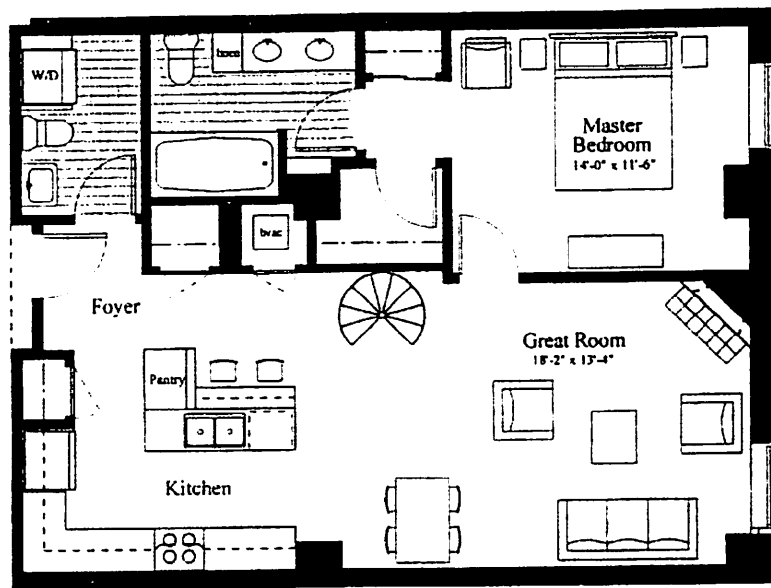

# THE LORRAINE

Condominium Homes

**“The Monona” 1,498 Square Feet**

Named for the Indian word “beautiful”, Madison’s second largest lake is a short stroll from The Loraine. Stop by Monona Terrace’s rooftop terrace and enjoy the view...

942 SQ. FT.  
Main Level

West Washington Ave

UNIT 303  
Bedrooms - 2  
Bathrooms - 2 1/2

---

**“The Monona” 1,498 Square Feet**

556 SQ. FT.  
Second Floor Level

UNIT 303  
Bedrooms - 2  
Bathrooms - 2 1/2