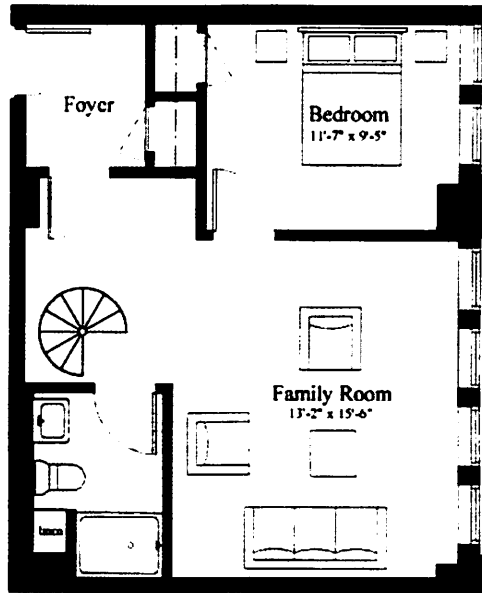

# THE LORRAINE

Condominium Homes

**“The Monona” 1,498 Square Feet**

Named for the Indian word “beautiful”, Madison’s second largest lake is a short stroll from The Loraine. Stop by Monona Terrace’s rooftop terrace and enjoy the view...

942 SQ. FT.  
Main Level

West Washington Ave

UNIT 303  
Bedrooms - 2  
Bathrooms - 2 1/2

---

**“The Monona” 1,498 Square Feet**

556 SQ. FT.  
Second Floor Level

UNIT 303  
Bedrooms - 2  
Bathrooms - 2 1/2