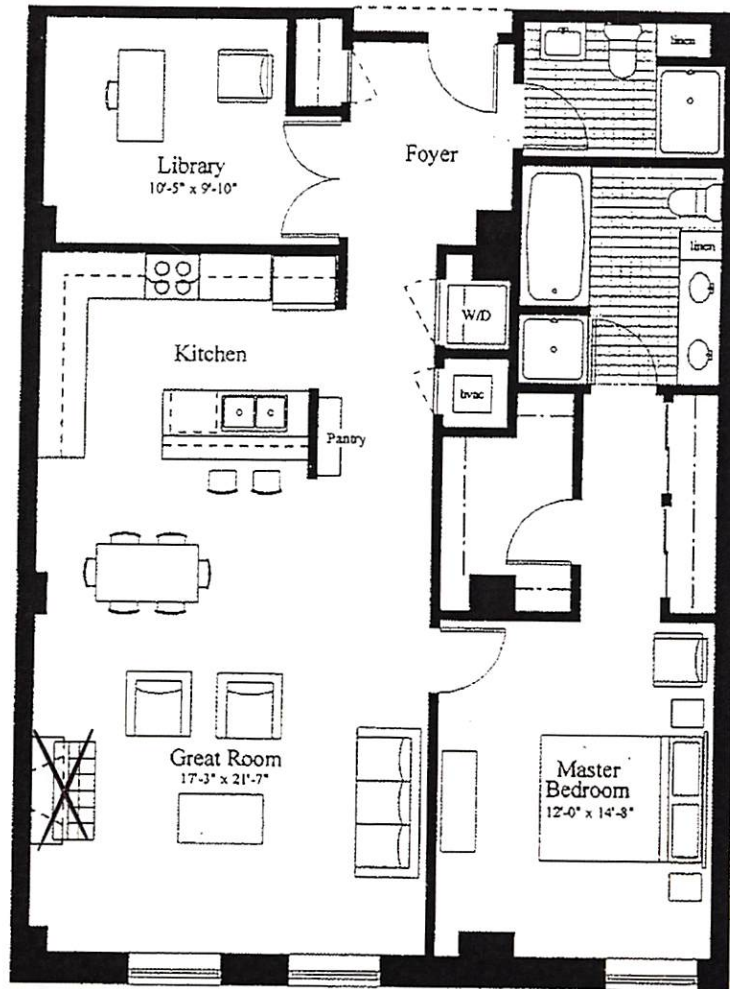

THE LORRAINE

Condominium Homes

"The Proudfit" 1,293 Square Feet

Hotel Loraine was built on the site of Madison Mayor Henry Proudfit's family home...

West Washington Ave.

UNIT 202, 305, 405, 505, 605, 705

UNIT 203, 306, 406, 506, 606, 706

UNIT 204, 307, 407, 507, 607, 707

Bedrooms - 1

Bathrooms - 2

Library