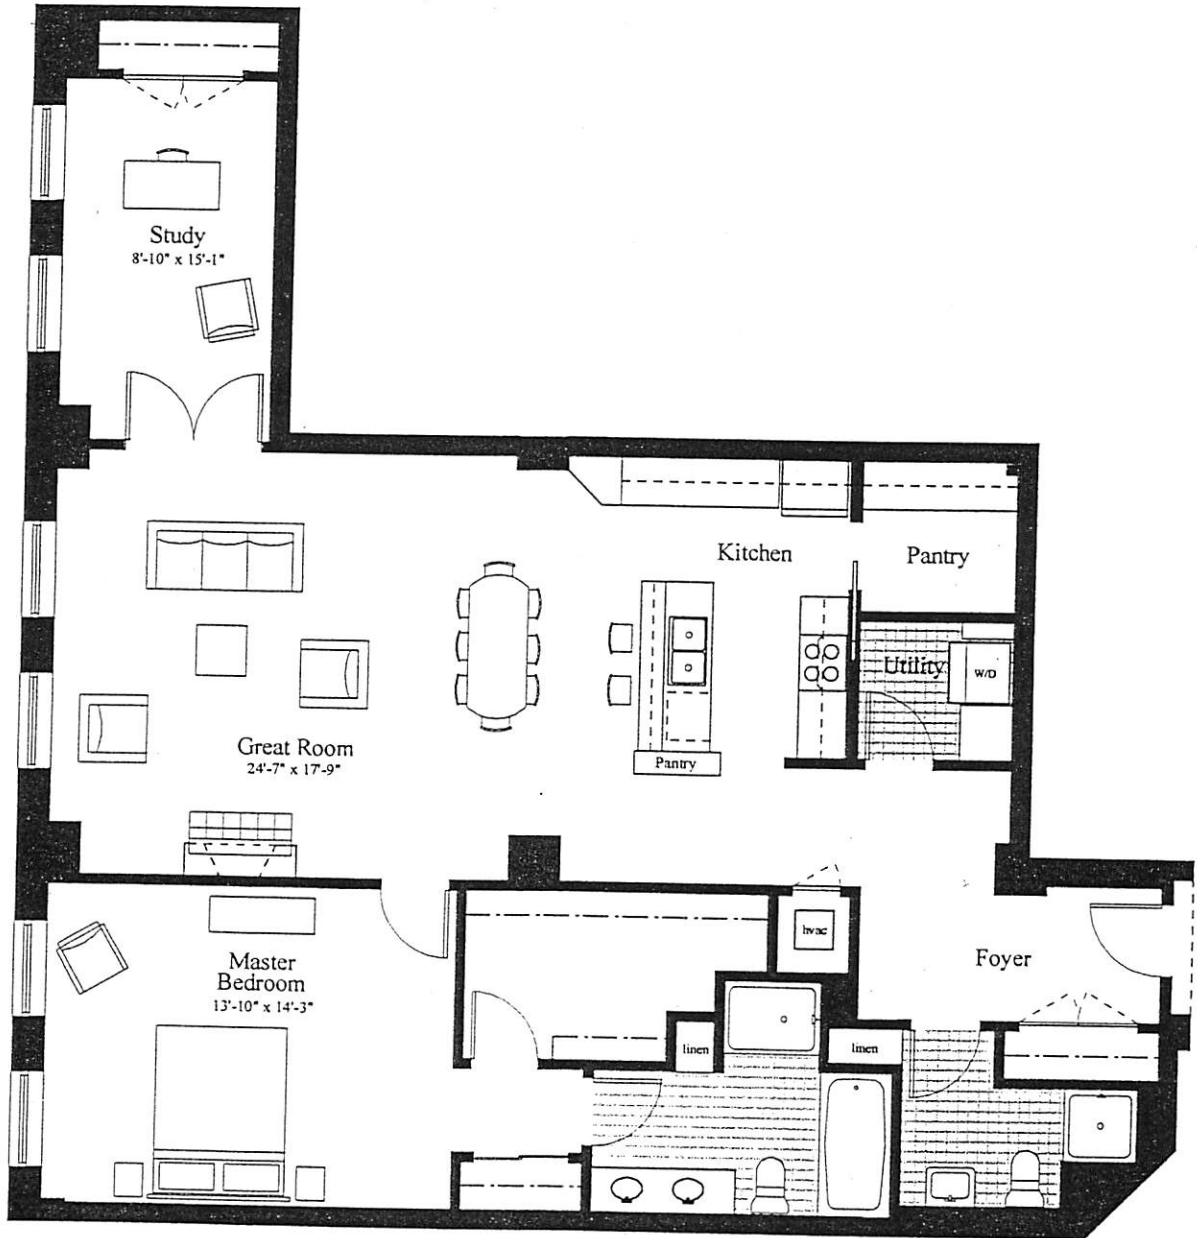

THE LORAINÉ

Condominium Homes

“The LaFollette” 1,629 Square Feet

Congressman, Governor and Senator Fightin’ Bob LaFollette held campaign rallies in the Crystal Ballroom at Hotel Loraine...

West Washington Ave.

UNIT 206
Bedrooms - 1
Bathrooms - 2
Study, Utility Room, Pantry