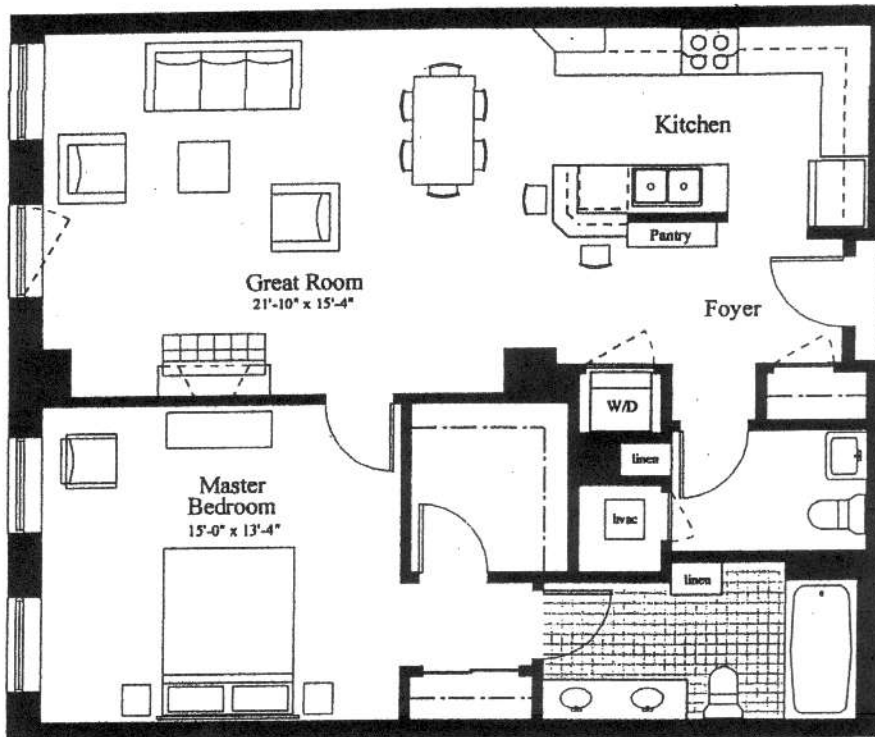

THE LORRAINE

Condominium Homes

"The Wood" 1,076 Square Feet

As the behind the scene partner, Hiram Wood coordinated development and construction of Hotel Loraine during 1923 and 1924...

Capitol Square

West Washington Ave.

UNIT 309, 409, 509, 609, 709
Bedrooms - 1
Bathrooms - 1 1/2
Veranda - 309