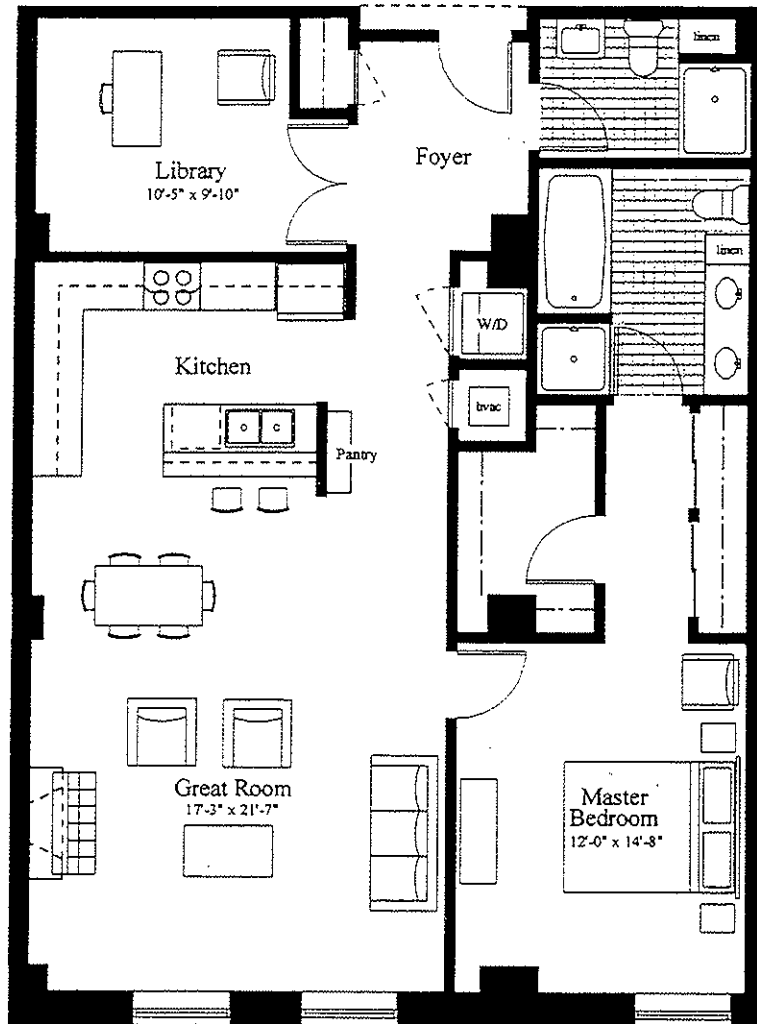

THE LORRAINE

Condominium Homes

"The Proudfit" 1,293 Square Feet

Hotel Loraine was built on the site of Madison Mayor Henry Proudfit's family home...

West Washington Ave.

UNIT 202, 305, 405, 505, 605, 705
UNIT 203, 306, 406, 506, 606, 706
UNIT 204, 307, 407, 507, 607, 707
Bedrooms - 1
Bathrooms - 2
Library