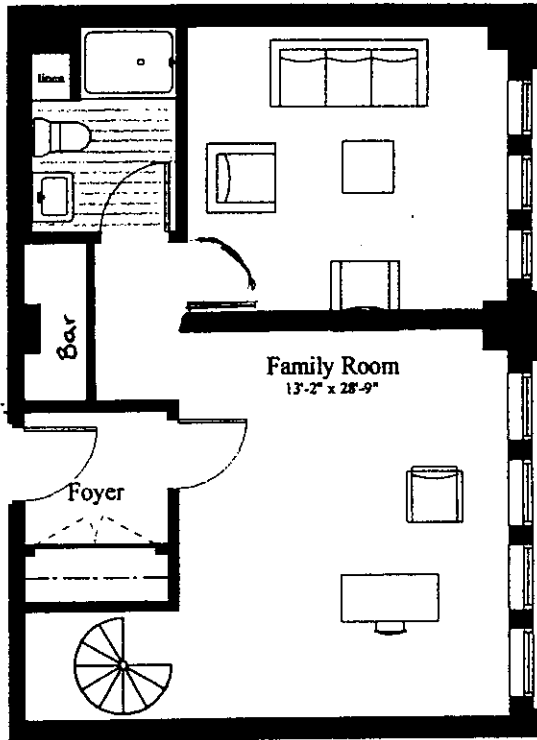

"The Olin" 2,123 Square Feet

Arriving in town as an instructor at the University of Wisconsin, John Olin eventually became the "father of Madison's park system"...

UNIT 301
Bedrooms - 2
Bathrooms - 3
Screen Porch

“The Olin” 2,123 Square Feet

660 SQ. FT.
Second Floor Level

Capitol Square

West Washington Ave.

UNIT 301
Bedrooms - 2
Bathrooms - 3
Screen Porch