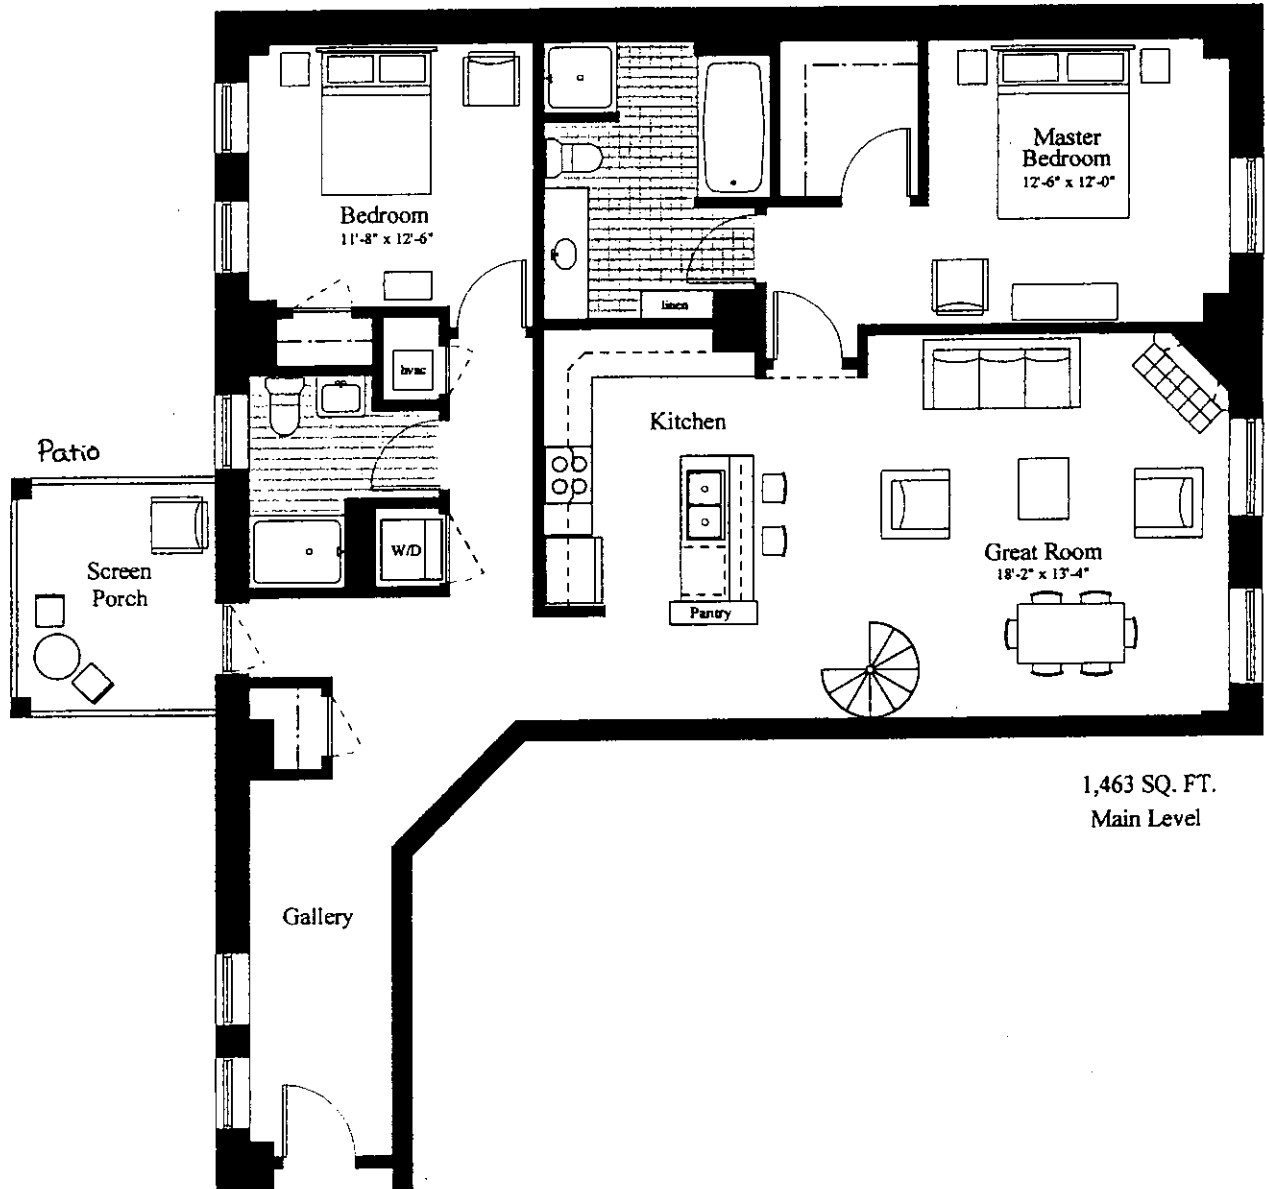

"The Olin" 2,123 Square Feet

Arriving in town as an instructor at the University of Wisconsin, John Olin eventually became the "father of Madison's park system"...

UNIT 301
Bedrooms - 2
Bathrooms - 3
Screen Porch

“The Olin” 2,123 Square Feet

660 SQ. FT.
Second Floor Level

Capitol Square

West Washington Ave.

UNIT 301
Bedrooms - 2
Bathrooms - 3
Screen Porch